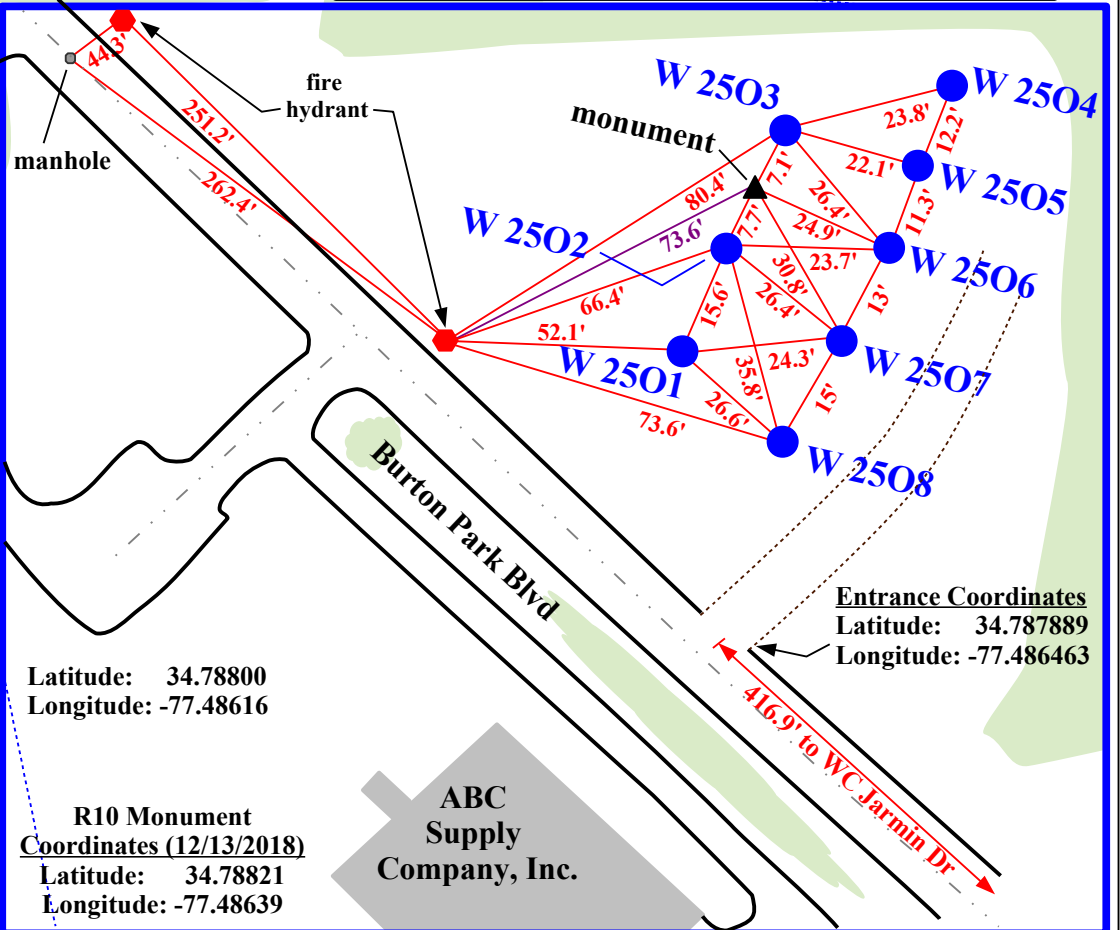

Burton Park Blvd Monitoring Station (8 wells)

Site Map
 North Carolina
 Monitoring Well Network
 Burton Park Blvd Site, W 250
 Northwest of Jacksonville,
 Onslow County, NC

NOTE: This map is for informational purposes only. It does not authorize any party to enter onto any lands depicted herein.

ABC
 Supply
 Company, Inc.