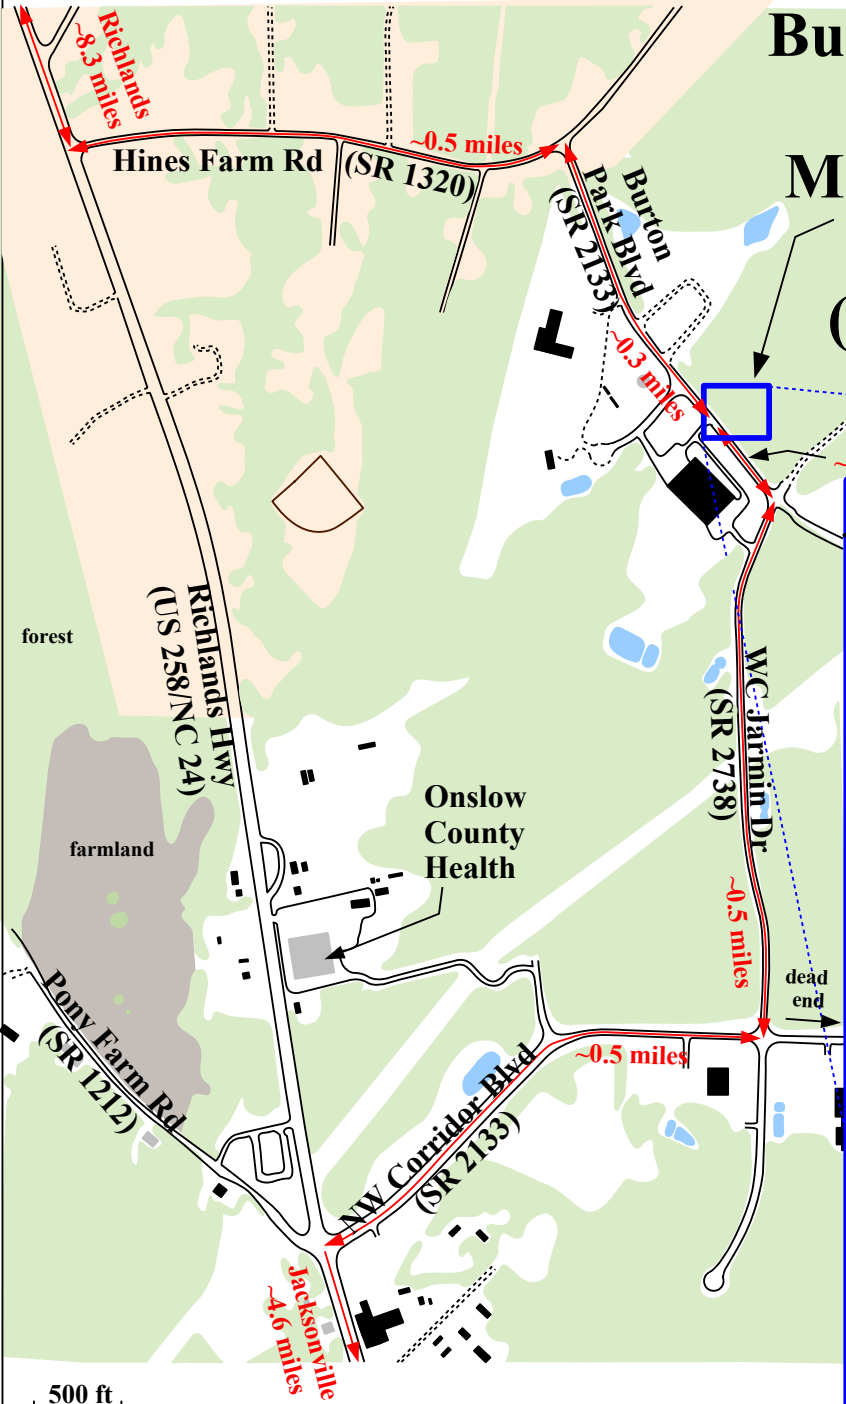

Burton Park Blvd Monitoring Station (8 wells)

Site Map
 North Carolina
 Monitoring Well Network
 Burton Park Blvd Site, W 250
 Northwest of Jacksonville,
 Onslow County, NC

NOTE: This map is for informational purposes only. It does not authorize any party to enter onto any lands depicted herein.